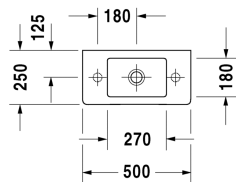

Vero Handrinse basin, furniture handrinse basin # 070350..00 / 070350..08 / 070350..09

| < 500 mm > |

Handrinse basin, furniture handrinse basin	Dimension	Weight	Order number
with overflow, with tap platform, underneath glazed, 500 mm			
Colors			
00 White Alpin 08 Black			
Variant			
● ● pre-punched tap hole on left and right side	500 x 250 mm	9.900 kilogram	070350..00
● tap hole on right side	500 x 250 mm	9.900 kilogram	070350..08
● tap hole on left side	500 x 250 mm	9.900 kilogram	070350..09
Sanitary ceramics with the special WonderGliss surface finish will remain clean and attractive-looking for a long time to come. When ordering WonderGliss please add a "1" as eleventh digit to the model number.			
Accessory			
Space saving siphon	1 1/4" mm	0.400 kilogram	005076
Suitable products			
Vanity unit wall-mounted 1 door, for Vero # 070350, 450 x 225 mm	450 x 225 mm		KT6629 L/R
Vanity unit wall-mounted 1 door, for Vero # 070350, 450 x 228 mm	450 x 228 mm		XL6208 L/R
Vanity unit wall-mounted 1 door, for Vero # 070350, 450 x 211 mm	450 x 211 mm		VE6270 L/R

All drawings contain the necessary measurements which are subject to standard tolerances. They are stated in mm and are non-binding. Exact measurements, in particular for customised installation scenarios, can only be taken from the finished ceramic piece.