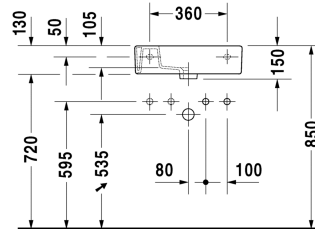

Vero Handrinse basin, furniture handrinse basin # 070350..00 / 070350..08 / 070350..09

| < 500 mm > |

Handrinse basin, furniture handrinse basin	Dimension	Weight	Order number
with overflow, with tap platform, underneath glazed, 500 mm			
Colors			
00 White Alpin 08 Black			
Variant			
● ● pre-punched tap hole on left and right side	500 x 250 mm	9.900 kilogram	070350..00
● tap hole on right side	500 x 250 mm	9.900 kilogram	070350..08
● tap hole on left side	500 x 250 mm	9.900 kilogram	070350..09
Sanitary ceramics with the special WonderGliss surface finish will remain clean and attractive-looking for a long time to come. When ordering WonderGliss please add a "1" as eleventh digit to the model number.			
Accessory			
Space saving siphon	1 1/4" mm	0.400 kilogram	005076
Suitable products			
Vanity unit wall-mounted 1 door, for Vero # 070350, 450 x 225 mm	450 x 225 mm		KT6629 L/R
Vanity unit wall-mounted 1 door, for Vero # 070350, 450 x 228 mm	450 x 228 mm		XL6208 L/R
Vanity unit wall-mounted 1 door, for Vero # 070350, 450 x 211 mm	450 x 211 mm		VE6270 L/R

All drawings contain the necessary measurements which are subject to standard tolerances. They are stated in mm and are non-binding. Exact measurements, in particular for customised installation scenarios, can only be taken from the finished ceramic piece.