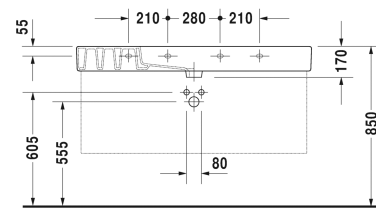

Vero Washbasin, furniture washbasin # 0329120000 / 0329120030 / 0329120060

|< 1250 mm >|

9574 Fogo

003073

6054 X-Large

Washbasin, furniture washbasin	Dimension	Weight	Order number
with tap platform, underneath glazed, 1250 mm			
Colors			
00 White Alpin			
Variant			
● with overflow	1250 x 490 mm	36.300 kilogram	0329120000
●●● with overflow	1250 x 490 mm	36.300 kilogram	0329120030
☒ with overflow	1250 x 490 mm	36.300 kilogram	0329120060
Infobox			
There are two fixings sets of #6951000000 required for mounting washbasins from size 1000mm on			
Sanitary ceramics with the special WonderGliss surface finish will remain clean and attractive-looking for a long time to come. When ordering WonderGliss please add a "1" as eleventh digit to the model number.			
Accessory			
Towel rail square tube 14 mm, for washbasin # 032912	1205 mm	0.700 kilogram	003034
Space saving siphon	1 1/4" mm	0.400 kilogram	005076
Design Siphon		1.500 kilogram	005036
Suitable products			
Metal console height adjustable +50 mm, for washbasin # 032912,			003073

All drawings contain the necessary measurements which are subject to standard tolerances. They are stated in mm and are non-binding. Exact measurements, in particular for customised installation scenarios, can only be taken from the finished ceramic piece.