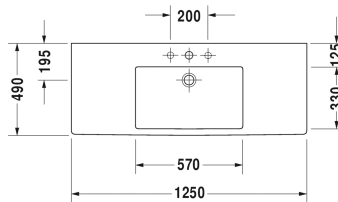

Vero Washbasin, furniture washbasin # 0329120000 / 0329120030 / 0329120060

|< 1250 mm >|

9574 Fogo

003073

6054 X-Large

Washbasin, furniture washbasin	Dimension	Weight	Order number
with tap platform, underneath glazed, 1250 mm			
Colors			
00 White Alpin			
Variant			
● with overflow	1250 x 490 mm	36.300 kilogram	0329120000
●●● with overflow	1250 x 490 mm	36.300 kilogram	0329120030
☒ with overflow	1250 x 490 mm	36.300 kilogram	0329120060
Infobox			
There are two fixings sets of #6951000000 required for mounting washbasins from size 1000mm on			
Sanitary ceramics with the special WonderGliss surface finish will remain clean and attractive-looking for a long time to come. When ordering WonderGliss please add a "1" as eleventh digit to the model number.			
Accessory			
Towel rail square tube 14 mm, for washbasin # 032912	1205 mm	0.700 kilogram	003034
Space saving siphon	1 1/4" mm	0.400 kilogram	005076
Design Siphon		1.500 kilogram	005036
Suitable products			
Metal console height adjustable +50 mm, for washbasin # 032912,			003073

All drawings contain the necessary measurements which are subject to standard tolerances. They are stated in mm and are non-binding. Exact measurements, in particular for customised installation scenarios, can only be taken from the finished ceramic piece.