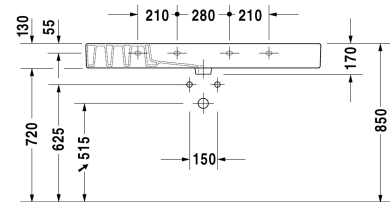

Vero Washbasin, furniture washbasin # 0329120000 / 0329120030 / 0329120060

|< 1250 mm >|

9574 Fogo

003073

6054 X-Large

Washbasin, furniture washbasin	Dimension	Weight	Order number
with tap platform, underneath glazed, 1250 mm			
Colors			
00 White Alpin			
Variant			
● with overflow	1250 x 490 mm	36.300 kilogram	0329120000
●●● with overflow	1250 x 490 mm	36.300 kilogram	0329120030
☒ with overflow	1250 x 490 mm	36.300 kilogram	0329120060
Infobox			
There are two fixings sets of #6951000000 required for mounting washbasins from size 1000mm on			
Sanitary ceramics with the special WonderGliss surface finish will remain clean and attractive-looking for a long time to come. When ordering WonderGliss please add a "1" as eleventh digit to the model number.			
Accessory			
Towel rail square tube 14 mm, for washbasin # 032912	1205 mm	0.700 kilogram	003034
Space saving siphon	1 1/4" mm	0.400 kilogram	005076
Design Siphon		1.500 kilogram	005036
Suitable products			
Metal console height adjustable +50 mm, for washbasin # 032912,			003073

All drawings contain the necessary measurements which are subject to standard tolerances. They are stated in mm and are non-binding. Exact measurements, in particular for customised installation scenarios, can only be taken from the finished ceramic piece.