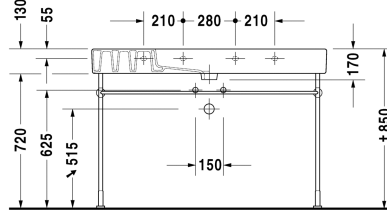

Vero Washbasin, furniture washbasin # 0329120000 / 0329120030 / 0329120060

|< 1250 mm >|

9574 Fogo

003073

6054 X-Large

Washbasin, furniture washbasin	Dimension	Weight	Order number
with tap platform, underneath glazed, 1250 mm			
Colors			
00 White Alpin			
Variant			
● with overflow	1250 x 490 mm	36.300 kilogram	0329120000
●●● with overflow	1250 x 490 mm	36.300 kilogram	0329120030
☒ with overflow	1250 x 490 mm	36.300 kilogram	0329120060
Infobox			
There are two fixings sets of #6951000000 required for mounting washbasins from size 1000mm on			
Sanitary ceramics with the special WonderGliss surface finish will remain clean and attractive-looking for a long time to come. When ordering WonderGliss please add a "1" as eleventh digit to the model number.			
Accessory			
Towel rail square tube 14 mm, for washbasin # 032912	1205 mm	0.700 kilogram	003034
Space saving siphon	1 1/4" mm	0.400 kilogram	005076
Design Siphon		1.500 kilogram	005036
Suitable products			
Metal console height adjustable +50 mm, for washbasin # 032912,			003073

All drawings contain the necessary measurements which are subject to standard tolerances. They are stated in mm and are non-binding. Exact measurements, in particular for customised installation scenarios, can only be taken from the finished ceramic piece.