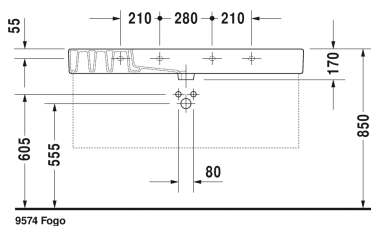

Vero Washbasin, furniture washbasin # 0329120000 / 0329120030 / 0329120060

|< 1250 mm >|

9574 Fogo

003073

6054 X-Large

Washbasin, furniture washbasin	Dimension	Weight	Order number
with tap platform, underneath glazed, 1250 mm			
Colors			
00 White Alpin			
Variant			
● with overflow	1250 x 490 mm	36.300 kilogram	0329120000
●●● with overflow	1250 x 490 mm	36.300 kilogram	0329120030
☒ with overflow	1250 x 490 mm	36.300 kilogram	0329120060
Infobox			
There are two fixings sets of #6951000000 required for mounting washbasins from size 1000mm on			
Sanitary ceramics with the special WonderGliss surface finish will remain clean and attractive-looking for a long time to come. When ordering WonderGliss please add a "1" as eleventh digit to the model number.			
Accessory			
Towel rail square tube 14 mm, for washbasin # 032912	1205 mm	0.700 kilogram	003034
Space saving siphon	1 1/4" mm	0.400 kilogram	005076
Design Siphon		1.500 kilogram	005036
Suitable products			
Metal console height adjustable +50 mm, for washbasin # 032912,			003073

All drawings contain the necessary measurements which are subject to standard tolerances. They are stated in mm and are non-binding. Exact measurements, in particular for customised installation scenarios, can only be taken from the finished ceramic piece.