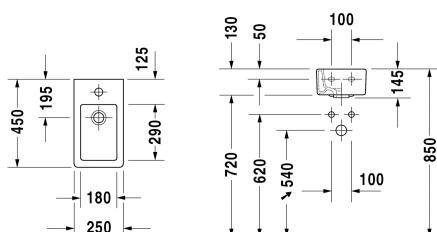

Vero Handrinse basin # 0702250000

|< 250 mm >|

Handrinse basin	Dimension	Weight	Order number
with overflow, with tap platform, underneath glazed, 250 mm			
Colors			
00 White Alpin			
Variant			
●	250 x 450 mm	8.900 kilogram	0702250000
Sanitary ceramics with the special WonderGliss surface finish will remain clean and attractive-looking for a long time to come. When ordering WonderGliss please add a "1" as eleventh digit to the model number.			

All drawings contain the necessary measurements which are subject to standard tolerances. They are stated in mm and are non-binding. Exact measurements, in particular for customised installation scenarios, can only be taken from the finished ceramic piece.