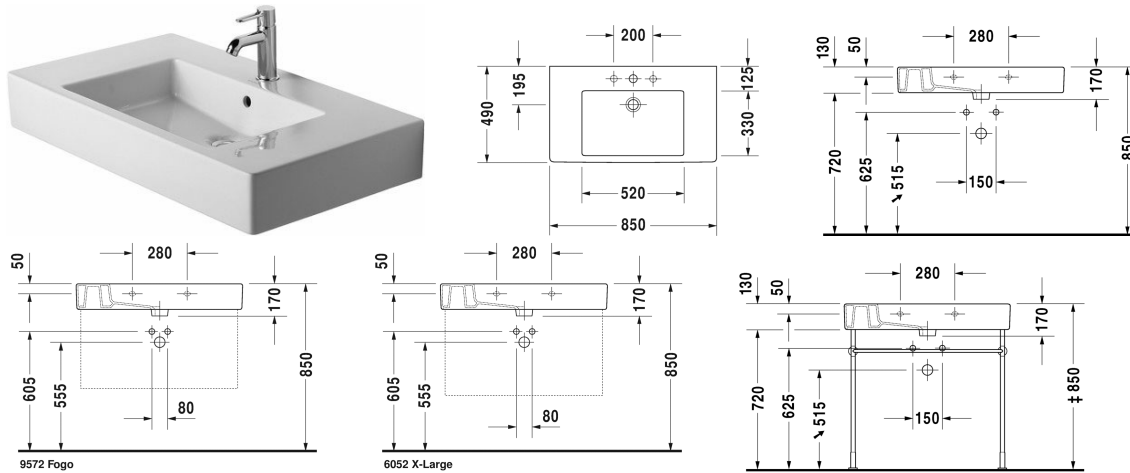

Vero Washbasin, furniture washbasin # 0329850000 / 0329850030 / 0329850060

| < 850 mm > |

Washbasin, furniture washbasin	Dimension	Weight	Order number
with tap platform, underneath glazed, 850 mm			
Colors			
00 White Alpin			
Variant			
● with overflow	850 x 490 mm	25.400 kilogram	0329850000
●●● with overflow	850 x 490 mm	25.400 kilogram	0329850030
☒ with overflow	850 x 490 mm	25.400 kilogram	0329850060
Sanitary ceramics with the special WonderGliss surface finish will remain clean and attractive-looking for a long time to come. When ordering WonderGliss please add a "1" as eleventh digit to the model number.			
Accessory			
Towel rail square tube 14 mm	808 mm	0.500 kilogram	003036
Metal console height adjustable +50 mm, for washbasin # 032985		3.200 kilogram	003071
Space saving siphon	1 1/4" mm	0.400 kilogram	005076
Design Siphon		1.500 kilogram	005036
Suitable products			
Vanity unit wall-mounted 1 pull-out compartment, for Vero # 032985, 800 x 455 mm	800 x 455 mm		KT6690
Vanity unit wall-mounted 2 drawers, upper drawer including cut-out for siphon and siphon cover, for Vero # 032985, 800 x 455 mm	800 x 455 mm		KT6640