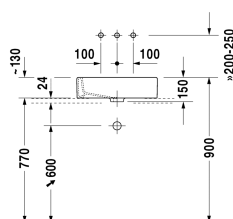

Vero Washbowl # 045550..00

| < 500 mm > |

Washbowl	Dimension	Weight	Order number
ground, without overflow, without tap platform, fixings included, 500 mm			
Colors			
00 White Alpin 08 Black			
Variant			
☒	500 x 380 mm	12.000 kilogram	045550..00
Sanitary ceramics with the special WonderGliss surface finish will remain clean and attractive-looking for a long time to come. When ordering WonderGliss please add a "1" as eleventh digit to the model number.			
Accessory			
Slotted waste for washbasins without overflow	50 mm	0.300 kilogram	005024
Design Siphon		1.500 kilogram	005036
Suitable products			
Vanity unit wall-mounted 1 pull-out compartment, countertop including one cut-out, for 1 above counter basin central, 800 x 550 mm	800 x 550 mm		KT6694
Vanity unit wall-mounted 1 pull-out compartment, countertop including one cut-out, for 1 above counter basin central, 1000 x 550 mm	1000 x 550 mm		KT6695
Vanity unit wall-mounted 1 pull-out compartment, countertop including one cut-out, for 1 above counter basin central, 1200 x 550 mm	1200 x 550 mm		KT6696
Vanity unit wall-mounted 2 pull-out compartments, 1 countertop with one cut-out or two cut-outs, for 1 or 2 above counter basins, 1400 x 550 mm	1400 x 550 mm		KT6697 B/L/R
Vanity unit wall-mounted 2 drawers, upper drawer including cut-out for siphon and siphon cover, countertop including one cut-out, for 1 above counter basin central, 800 x 550 mm	800 x 550 mm		KT6654
Vanity unit wall-mounted 2 drawers, upper drawer including cut-out for siphon and siphon cover, countertop including one cut-out, for 1 above counter basin central, 1000 x 550 mm	1000 x 550 mm		KT6655

All drawings contain the necessary measurements which are subject to standard tolerances. They are stated in mm and are non-binding. Exact measurements, in particular for customised installation scenarios, can only be taken from the finished ceramic piece.