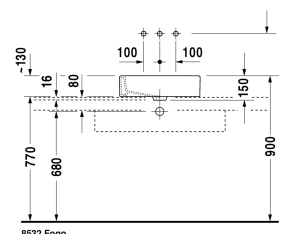

Vero Washbowl # 045550..00

| < 500 mm > |

Washbowl	Dimension	Weight	Order number
ground, without overflow, without tap platform, fixings included, 500 mm			
Colors			
00 White Alpin 08 Black			
Variant			
☒	500 x 380 mm	12.000 kilogram	045550..00
Sanitary ceramics with the special WonderGliss surface finish will remain clean and attractive-looking for a long time to come. When ordering WonderGliss please add a "1" as eleventh digit to the model number.			
Accessory			
Slotted waste for washbasins without overflow	50 mm	0.300 kilogram	005024
Design Siphon		1.500 kilogram	005036
Suitable products			
Vanity unit wall-mounted 1 pull-out compartment, countertop including one cut-out, for 1 above counter basin central, 800 x 550 mm	800 x 550 mm		KT6694
Vanity unit wall-mounted 1 pull-out compartment, countertop including one cut-out, for 1 above counter basin central, 1000 x 550 mm	1000 x 550 mm		KT6695
Vanity unit wall-mounted 1 pull-out compartment, countertop including one cut-out, for 1 above counter basin central, 1200 x 550 mm	1200 x 550 mm		KT6696
Vanity unit wall-mounted 2 pull-out compartments, 1 countertop with one cut-out or two cut-outs, for 1 or 2 above counter basins, 1400 x 550 mm	1400 x 550 mm		KT6697 B/L/R
Vanity unit wall-mounted 2 drawers, upper drawer including cut-out for siphon and siphon cover, countertop including one cut-out, for 1 above counter basin central, 800 x 550 mm	800 x 550 mm		KT6654
Vanity unit wall-mounted 2 drawers, upper drawer including cut-out for siphon and siphon cover, countertop including one cut-out, for 1 above counter basin central, 1000 x 550 mm	1000 x 550 mm		KT6655

All drawings contain the necessary measurements which are subject to standard tolerances. They are stated in mm and are non-binding. Exact measurements, in particular for customised installation scenarios, can only be taken from the finished ceramic piece.