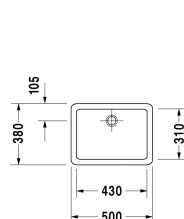

Vero Washbowl # 045550..00

| < 500 mm > |

Washbowl	Dimension	Weight	Order number
ground, without overflow, without tap platform, fixings included, 500 mm			
Colors			
00 White Alpin 08 Black			
Variant			
☒	500 x 380 mm	12.000 kilogram	045550..00
Sanitary ceramics with the special WonderGliss surface finish will remain clean and attractive-looking for a long time to come. When ordering WonderGliss please add a "1" as eleventh digit to the model number.			
Accessory			
Slotted waste for washbasins without overflow	50 mm	0.300 kilogram	005024
Design Siphon		1.500 kilogram	005036
Suitable products			
Vanity unit wall-mounted 1 pull-out compartment, countertop including one cut-out, for 1 above counter basin central, 800 x 550 mm	800 x 550 mm		KT6694
Vanity unit wall-mounted 1 pull-out compartment, countertop including one cut-out, for 1 above counter basin central, 1000 x 550 mm	1000 x 550 mm		KT6695
Vanity unit wall-mounted 1 pull-out compartment, countertop including one cut-out, for 1 above counter basin central, 1200 x 550 mm	1200 x 550 mm		KT6696
Vanity unit wall-mounted 2 pull-out compartments, 1 countertop with one cut-out or two cut-outs, for 1 or 2 above counter basins, 1400 x 550 mm	1400 x 550 mm		KT6697 B/L/R
Vanity unit wall-mounted 2 drawers, upper drawer including cut-out for siphon and siphon cover, countertop including one cut-out, for 1 above counter basin central, 800 x 550 mm	800 x 550 mm		KT6654
Vanity unit wall-mounted 2 drawers, upper drawer including cut-out for siphon and siphon cover, countertop including one cut-out, for 1 above counter basin central, 1000 x 550 mm	1000 x 550 mm		KT6655