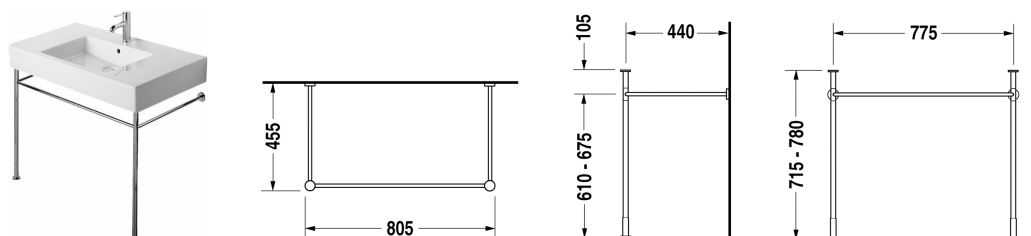

## Vero Metal console # 0030711000

Metal console	Dimension	Weight	Order number
height adjustable +50 mm, for washbasin # 032985			
<b>Colors</b>			
10 Chrome			
<b>Variant</b>			
chrome		3.200 kilogram	0030711000

*All drawings contain the necessary measurements which are subject to standard tolerances. They are stated in mm and are non-binding. Exact measurements, in particular for customised installation scenarios, can only be taken from the finished ceramic piece.*