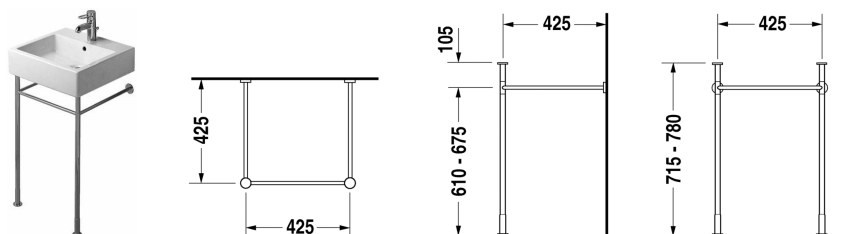

Vero Metal console # 0030651000

Metal console	Dimension	Weight	Order number
height adjustable +50 mm, for washbasin # 045450, 235050, 235350			
Colors			
10 Chrome			
Variant			
chrome		2.800 kilogram	0030651000
Suitable products			
Washbasin, furniture washbasin with tap platform, underneath glazed, 500 x 470 mm	500 x 470 mm		045450
Washbasin, furniture washbasin with tap platform, underneath glazed, 500 x 470 mm	500 x 470 mm		235050

All drawings contain the necessary measurements which are subject to standard tolerances. They are stated in mm and are non-binding. Exact measurements, in particular for customised installation scenarios, can only be taken from the finished ceramic piece.