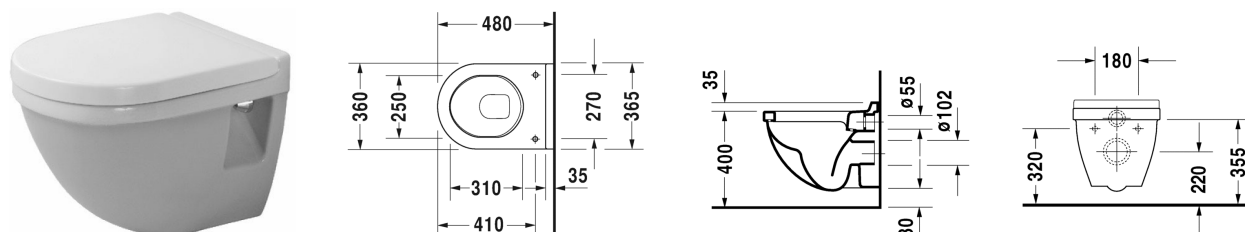

**Starck 3 Toilet wall mounted Compact # 220209..00**

| &lt; 360 mm &gt; |

Toilet wall mounted Compact	Dimension	Weight	Order number
washdown model, UWL class 2			
<b>Colors</b>			
00 White Alpin 20 HygieneGlaze (an antibacterial ceramic glaze that provides almost indefinite effectiveness)			
<b>Variant</b>			
♠ 4,5 l	360 x 485 mm	21.500 kilogram	220209..00
Sanitary ceramics with the special WonderGliss surface finish will remain clean and attractive-looking for a long time to come. When ordering WonderGliss please add a "1" as eleventh digit to the model number.			
<b>Accessory</b>			
Noise reduction gasket for wall mounted toilet		0.300 kilogram	005020
Fixing for wall mounted bidet and wall mounted toilet	Ø 12 x 180 mm	0.200 kilogram	006500
<b>Suitable products</b>			
Toilet seat and cover hinges stainless steel, without soft closure,			006381
Toilet seat and cover hinges stainless steel, removable, with soft closure,			006389

All drawings contain the necessary measurements which are subject to standard tolerances. They are stated in mm and are non-binding. Exact measurements, in particular for customised installation scenarios, can only be taken from the finished ceramic piece.