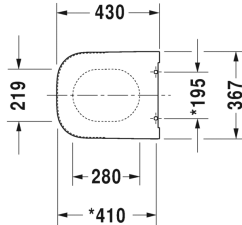

Happy D.2 Toilet seat and cover # 006459..00

Toilet seat and cover	Dimension	Weight	Order number
removable, hinges stainless steel, with soft closure			
Colors			
00 White Alpin 13 Anthracite Matt			
Variant			
inside colour White, outside colour White		2.400 kilogram	006459..00
Accessory for ceramics			
Toilet wall mounted Duravit Rimless® rimless, washdown model, Durafix included, UWL class 1	365 x 540 mm	26.800 kilogram	222209

All drawings contain the necessary measurements which are subject to standard tolerances. They are stated in mm and are non-binding. Exact measurements, in particular for customised installation scenarios, can only be taken from the finished ceramic piece.