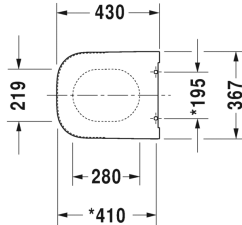

Happy D.2 Toilet seat and cover # 006451..00

Toilet seat and cover	Dimension	Weight	Order number
removable, hinges stainless steel, without soft closure			
Colors			
00 White Alpin 13 Anthracite Matt			
Variant			
inside colour White, outside colour White		2.400 kilogram	006451..00
Accessory for ceramics			
Toilet wall mounted Duravit Rimless® rimless, washdown model, Durafix included, UWL class 1	365 x 540 mm	26.800 kilogram	222209

All drawings contain the necessary measurements which are subject to standard tolerances. They are stated in mm and are non-binding. Exact measurements, in particular for customised installation scenarios, can only be taken from the finished ceramic piece.