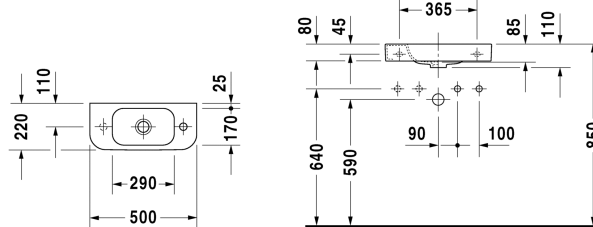

Happy D.2 Handrinse basin # 0711500000 / 0711500008 / 0711500009

| < 500 mm > |

Handrinse basin	Dimension	Weight	Order number
without overflow, with tap platform, underneath glazed, 500 mm			
Colors			
00 White Alpin			
Variant			
☒ without tap hole	500 x 220 mm	7.200 kilogram	0711500000
● tap hole on right side	500 x 220 mm	7.200 kilogram	0711500008
● tap hole on left side	500 x 220 mm	7.200 kilogram	0711500009
Sanitary ceramics with the special WonderGliss surface finish will remain clean and attractive-looking for a long time to come. When ordering WonderGliss please add a "1" as eleventh digit to the model number.			

All drawings contain the necessary measurements which are subject to standard tolerances. They are stated in mm and are non-binding. Exact measurements, in particular for customised installation scenarios, can only be taken from the finished ceramic piece.