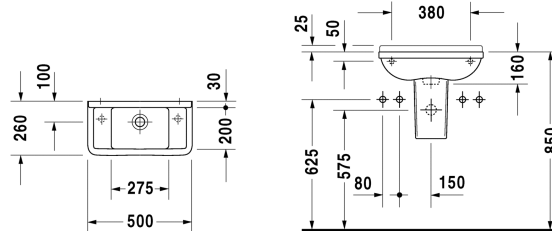

Starck 3 Handrinse basin # 0751500000 / 0751500008 / 0751500009

| < 500 mm > |

Handrinse basin	Dimension	Weight	Order number
with overflow, with tap platform, underneath glazed, 500 mm			
Colors			
00 White Alpin			
Variant			
● ● pre-punched tap hole on left and right side	500 x 260 mm	8.000 kilogram	0751500000
● tap hole on right side	500 x 260 mm	8.000 kilogram	0751500008
● tap hole on left side	500 x 260 mm	8.000 kilogram	0751500009
Infobox			
In combination with Siphon cover not any Pop-up drain			
Sanitary ceramics with the special WonderGliss surface finish will remain clean and attractive-looking for a long time to come. When ordering WonderGliss please add a "1" as eleventh digit to the model number.			
Accessory			
Push-open waste for washbasins with overflow		0.400 kilogram	005052
Suitable products			
Siphon cover for # 075150, 160 x 165 mm	160 x 165 mm		086518

All drawings contain the necessary measurements which are subject to standard tolerances. They are stated in mm and are non-binding. Exact measurements, in particular for customised installation scenarios, can only be taken from the finished ceramic piece.