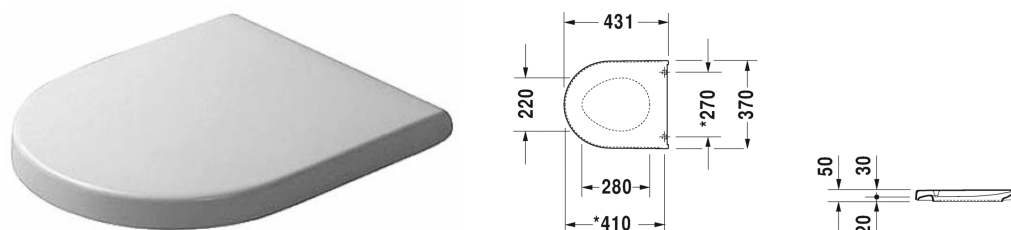

Starck 3 Toilet seat and cover # 0063890000

Toilet seat and cover	Dimension	Weight	Order number
hinges stainless steel, removable, with soft closure			
Colors			
00 White Alpin			
Variant			
		2.100 kilogram	0063890000
Suitable products			
Toilet close-coupled washdown model, (without cistern), fixings included, vertical outlet, UWL class 2, 360 x 655 mm	360 x 655 mm		012601
Toilet close-coupled washdown model, (without cistern), fixings included, horizontal outlet, 360 x 655 mm	360 x 655 mm		012609
Toilet close-coupled (without cistern), washdown model, fixings included, 360 x 655 mm	360 x 655 mm		012809
Toilet floor standing for independent water supply, washdown model, fixings included, horizontal outlet, UWL class 2, 6,0 l, 360 x 560 mm	360 x 560 mm		012409
Toilet wall mounted washdown model, UWL class 1, 360 x 540 mm	360 x 540 mm		220009
Toilet wall mounted washout model, UWL class 2, 360 x 540 mm	360 x 540 mm		220109
Toilet wall mounted Compact washdown model, UWL class 2, 360 x 485 mm	360 x 485 mm		220209
Toilet wall mounted Comfort washdown model, seat height + 50 mm, UWL class 2, 360 x 545 mm	360 x 545 mm		221509
Toilet wall mounted Fixation clearance 230 mm, washdown model, UWL class 2, 360 x 540 mm	360 x 540 mm		220609
Toilet wall mounted washdown model, Durafix included, UWL class 1, 360 x 540 mm	360 x 540 mm		222509
Toilet wall mounted Compact washdown model, Durafix included, UWL class 1, 360 x 485 mm	360 x 485 mm		222709
Toilet wall mounted Duravit Rimless® rimless, washdown model, Durafix included, UWL class 1, 360 x 540 mm	360 x 540 mm		252709