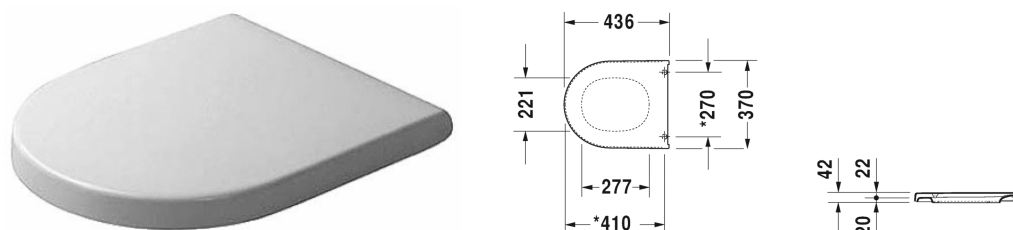

Starck 3 Toilet seat and cover # 0063810000

Toilet seat and cover	Dimension	Weight	Order number
hinges stainless steel, without soft closure			
Colors			
00 White Alpin			
Variant			
		2.200 kilogram	0063810000
Suitable products			
Toilet close-coupled washdown model, (without cistern), fixings included, vertical outlet, UWL class 2, 360 x 655 mm	360 x 655 mm		012601
Toilet close-coupled washdown model, (without cistern), fixings included, horizontal outlet, 360 x 655 mm	360 x 655 mm		012609
Toilet close-coupled (without cistern), washdown model, fixings included, 360 x 655 mm	360 x 655 mm		012809
Toilet floor standing for independent water supply, washdown model, fixings included, horizontal outlet, UWL class 2, 6,0 l, 360 x 560 mm	360 x 560 mm		012409
Toilet wall mounted washdown model, UWL class 1, 360 x 540 mm	360 x 540 mm		220009
Toilet wall mounted washout model, UWL class 2, 360 x 540 mm	360 x 540 mm		220109
Toilet wall mounted Compact washdown model, UWL class 2, 360 x 485 mm	360 x 485 mm		220209
Toilet wall mounted Comfort washdown model, seat height + 50 mm, UWL class 2, 360 x 545 mm	360 x 545 mm		221509
Toilet wall mounted Fixation clearance 230 mm, washdown model, UWL class 2, 360 x 540 mm	360 x 540 mm		220609
Toilet wall mounted washdown model, Durafix included, UWL class 1, 360 x 540 mm	360 x 540 mm		222509
Toilet wall mounted Compact washdown model, Durafix included, UWL class 1, 360 x 485 mm	360 x 485 mm		222709
Toilet wall mounted Duravit Rimless® rimless, washdown model, Durafix included, UWL class 1, 360 x 540 mm	360 x 540 mm		252709

Starck 3 Toilet seat and cover # 0063810000

Toilet wall mounted SAS0-version, washdown model, Durafix included, 4,0 l, 360 x 540 mm	360 x 540 mm	252609
-----------------------------------------------------------------------------------------	--------------	--------