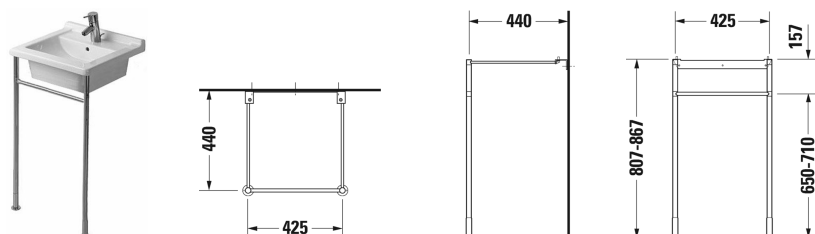

Starck 3 Metal console # 0030641000

Metal console	Dimension	Weight	Order number
height adjustable +50 mm, for furniture basin # 030348			
Colors			
10 Chrome			
Variant			
chrome		2.500 kilogram	0030641000
Suitable products			
Washbasin with overflow, with tap platform, underneath glazed, 480 x 465 mm			030348

All drawings contain the necessary measurements which are subject to standard tolerances. They are stated in mm and are non-binding. Exact measurements, in particular for customised installation scenarios, can only be taken from the finished ceramic piece.