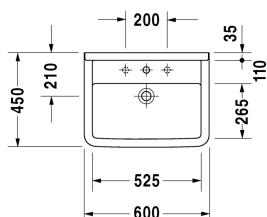

Starck 3 Washbasin # 0300600000 / 0300600030

| < 600 mm > |

Washbasin	Dimension	Weight	Order number
with overflow, with tap platform, underneath glazed, 600 mm			
Colors			
00 White Alpin			
Variant			
●	600 x 450 mm	19.000 kilogram	0300600000
● ● ●	600 x 450 mm	19.000 kilogram	0300600030
Sanitary ceramics with the special WonderGliss surface finish will remain clean and attractive-looking for a long time to come. When ordering WonderGliss please add a "1" as eleventh digit to the model number.			
Suitable products			
Pedestal for # 030065, 030060, 030055, 030410, 030480, 030470, 033213, 030760, 030750, 150 x 210 mm	150 x 210 mm		086516
Siphon cover for # 030065, 030060, 030055, 030410, 030480, 030470, 033213, 030760, 030750, 170 x 285 mm	170 x 285 mm		086515

All drawings contain the necessary measurements which are subject to standard tolerances. They are stated in mm and are non-binding. Exact measurements, in particular for customised installation scenarios, can only be taken from the finished ceramic piece.