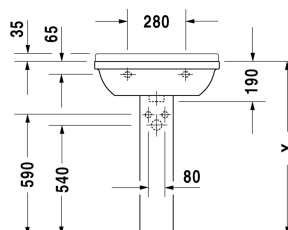

Starck 3 Washbasin # 0300600000 / 0300600030

| < 600 mm > |

Washbasin	Dimension	Weight	Order number
with overflow, with tap platform, underneath glazed, 600 mm			
Colors			
00 White Alpin			
Variant			
●	600 x 450 mm	19.000 kilogram	0300600000
● ● ●	600 x 450 mm	19.000 kilogram	0300600030
Sanitary ceramics with the special WonderGliss surface finish will remain clean and attractive-looking for a long time to come. When ordering WonderGliss please add a "1" as eleventh digit to the model number.			
Suitable products			
Pedestal for # 030065, 030060, 030055, 030410, 030480, 030470, 033213, 030760, 030750, 150 x 210 mm	150 x 210 mm		086516
Siphon cover for # 030065, 030060, 030055, 030410, 030480, 030470, 033213, 030760, 030750, 170 x 285 mm	170 x 285 mm		086515

All drawings contain the necessary measurements which are subject to standard tolerances. They are stated in mm and are non-binding. Exact measurements, in particular for customised installation scenarios, can only be taken from the finished ceramic piece.