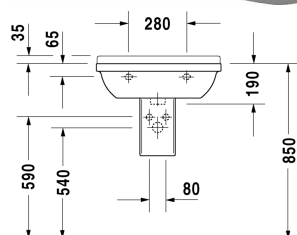

Starck 3 Washbasin # 0300600000 / 0300600030

| < 600 mm > |

Washbasin	Dimension	Weight	Order number
with overflow, with tap platform, underneath glazed, 600 mm			
Colors			
00 White Alpin			
Variant			
●	600 x 450 mm	19.000 kilogram	0300600000
● ● ●	600 x 450 mm	19.000 kilogram	0300600030
Sanitary ceramics with the special WonderGliss surface finish will remain clean and attractive-looking for a long time to come. When ordering WonderGliss please add a "1" as eleventh digit to the model number.			
Suitable products			
Pedestal for # 030065, 030060, 030055, 030410, 030480, 030470, 033213, 030760, 030750, 150 x 210 mm	150 x 210 mm		086516
Siphon cover for # 030065, 030060, 030055, 030410, 030480, 030470, 033213, 030760, 030750, 170 x 285 mm	170 x 285 mm		086515

All drawings contain the necessary measurements which are subject to standard tolerances. They are stated in mm and are non-binding. Exact measurements, in particular for customised installation scenarios, can only be taken from the finished ceramic piece.