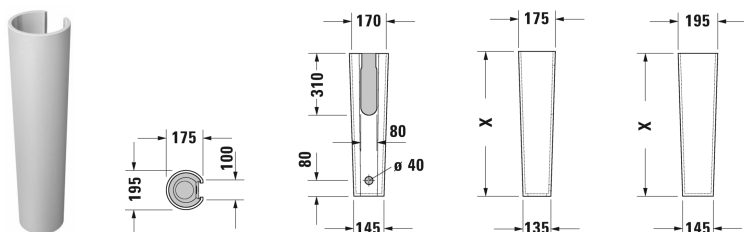

Starck 2 Pedestal # 0858330000

|< 195 mm >|

Pedestal	Dimension	Weight	Order number
for # 232365, 232360, 232355			
Colors			
00 White Alpin			
Variant			
	195 x 175 mm	8.700 kilogram	0858330000
Sanitary ceramics with the special WonderGliss surface finish will remain clean and attractive-looking for a long time to come. When ordering WonderGliss please add a "1" as eleventh digit to the model number.			
Suitable products			
Washbasin with overflow, with tap platform, underneath glazed, 650 x 500 mm	650 x 500 mm		232365
Washbasin with overflow, with tap platform, underneath glazed, 600 x 500 mm	600 x 500 mm		232360
Washbasin with overflow, with tap platform, underneath glazed, 550 x 485 mm	550 x 485 mm		232355

All drawings contain the necessary measurements which are subject to standard tolerances. They are stated in mm and are non-binding. Exact measurements, in particular for customised installation scenarios, can only be taken from the finished ceramic piece.