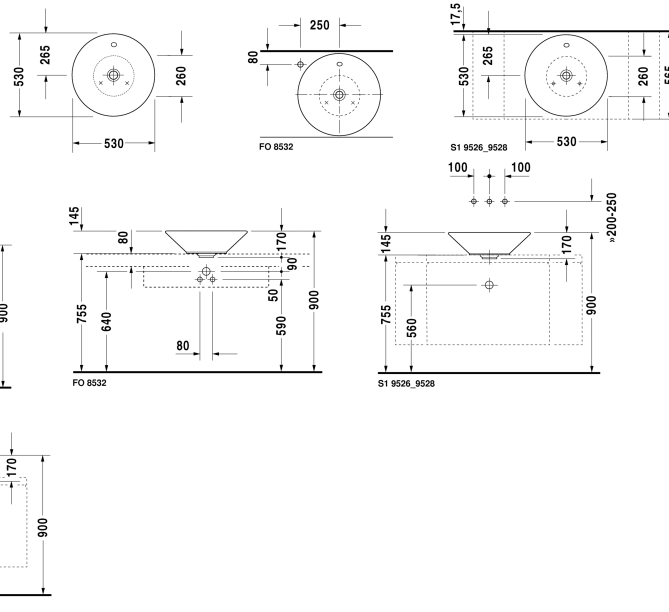

Starck 1 Washbowl # 0408530000

| < Ø 530 mm > |

Washbowl	Dimension	Weight	Order number
ground, with overflow, without tap platform, fixings included, overflow clip chrome included, Ø 530 mm			
Colors			
00 White Alpin			
Variant			
☒	Ø 530 mm	9.800 kilogram	0408530000
Sanitary ceramics with the special WonderGliss surface finish will remain clean and attractive-looking for a long time to come. When ordering WonderGliss please add a "1" as eleventh digit to the model number.			
Accessory			
Push-open waste for washbasins with overflow		0.400 kilogram	005052
Design Siphon		1.500 kilogram	005036
Suitable products			
Vanity unit wall-mounted 1 pull-out compartment, countertop including one cut-out, for 1 above counter basin central, 800 x 550 mm	800 x 550 mm		KT6694