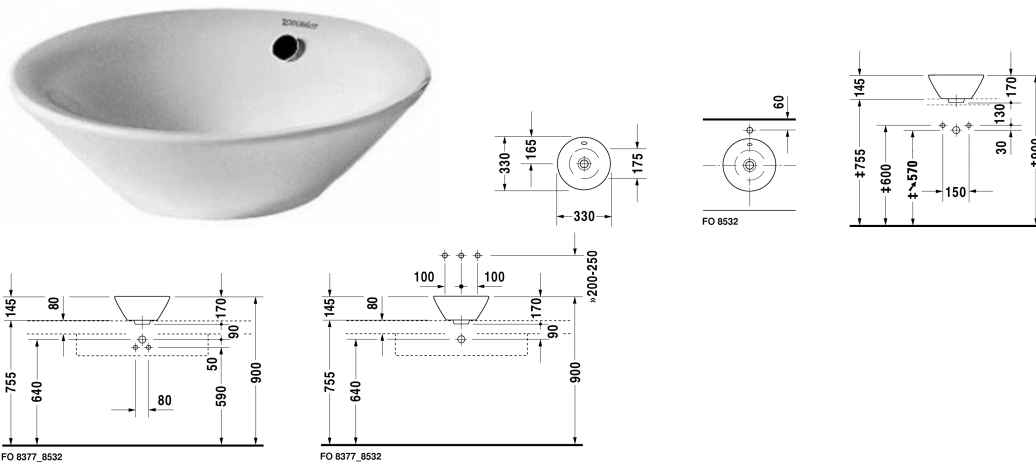

**Starck 1 Washbowl # 0408330000**

| &lt; Ø 330 mm &gt; |

Washbowl	Dimension	Weight	Order number
with overflow, without tap platform, overflow clip chrome included, Ø 330 mm			
<b>Colors</b>			
00 White Alpin			
<b>Variant</b>			
☒	Ø 330 mm	4.900 kilogram	0408330000
<b>Infobox</b>			
Installation of washbowl # 040833 should be carried out by experts only using a special glue. Diameter of cut-out is Ø 115 mm			
Sanitary ceramics with the special WonderGliss surface finish will remain clean and attractive-looking for a long time to come. When ordering WonderGliss please add a "1" as eleventh digit to the model number.			
<b>Accessory</b>			
Push-open waste for washbasins with overflow		0.400 kilogram	005052
Design Siphon		1.500 kilogram	005036
<b>Suitable products</b>			
Vanity unit wall-mounted 1 pull-out compartment, countertop including one cut-out, for 1 above counter basin central, 800 x 550 mm	800 x 550 mm		KT6694