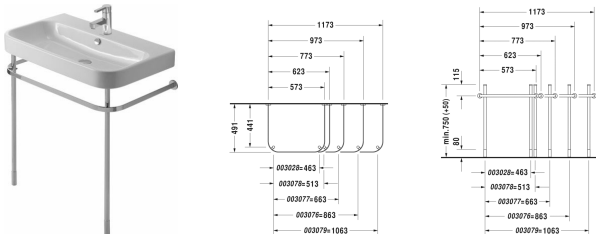

Happy D.2 Metal console # 0030781000

| Metal console | Dimension | Weight | Order number |
|---|--------------|----------------|--------------|
| height adjustable +50 mm, chrome, for washbasin # 231865 | | | |
| Colors | | | |
| 10 Chrome | | | |
| Variant | | | |
| | | 3.400 kilogram | 0030781000 |
| Suitable products | | | |
| Washbasin, furniture washbasin with overflow, with tap platform, overflow clip chrome included, underneath glazed, 650 x 505 mm | 650 x 505 mm | | 231865 |

All drawings contain the necessary measurements which are subject to standard tolerances. They are stated in mm and are non-binding. Exact measurements, in particular for customised installation scenarios, can only be taken from the finished ceramic piece.