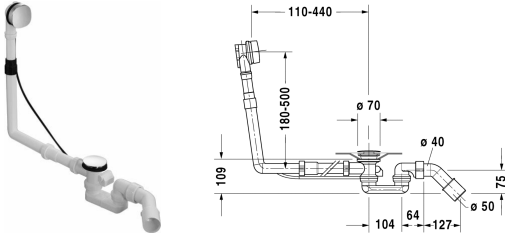

## Accessories Waste and overflow Quadroval # 790293

Waste and overflow Quadroval	Dimension	Weight	Order number
chrome, for bathtubs with central outlet, outlet diameter 52 mm, length of bowden cable 850 mm			
<b>Colors</b>			
<b>Variant</b>			

*All drawings contain the necessary measurements which are subject to standard tolerances. They are stated in mm and are non-binding. Exact measurements, in particular for customised installation scenarios, can only be taken from the finished ceramic piece.*