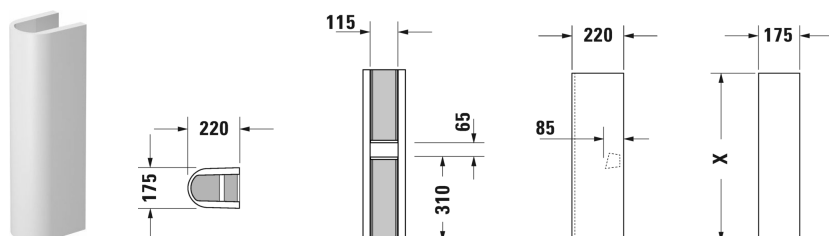

**Darling New Pedestal # 0858240000**

|&lt; 175 mm &gt;|

Pedestal	Dimension	Weight	Order number
for # 262165, 262160, 262155			
<b>Colors</b>			
00 White Alpin			
<b>Variant</b>			
	175 x 220 mm	17.000 kilogram	0858240000
Sanitary ceramics with the special WonderGliss surface finish will remain clean and attractive-looking for a long time to come. When ordering WonderGliss please add a "1" as eleventh digit to the model number.			
<b>Suitable products</b>			
Washbasin with overflow, with tap platform, underneath glazed, 650 x 550 mm	650 x 550 mm		262165
Washbasin with overflow, with tap platform, underneath glazed, 600 x 520 mm	600 x 520 mm		262160
Washbasin with overflow, with tap platform, underneath glazed, 550 x 480 mm	550 x 480 mm		262155

All drawings contain the necessary measurements which are subject to standard tolerances. They are stated in mm and are non-binding. Exact measurements, in particular for customised installation scenarios, can only be taken from the finished ceramic piece.