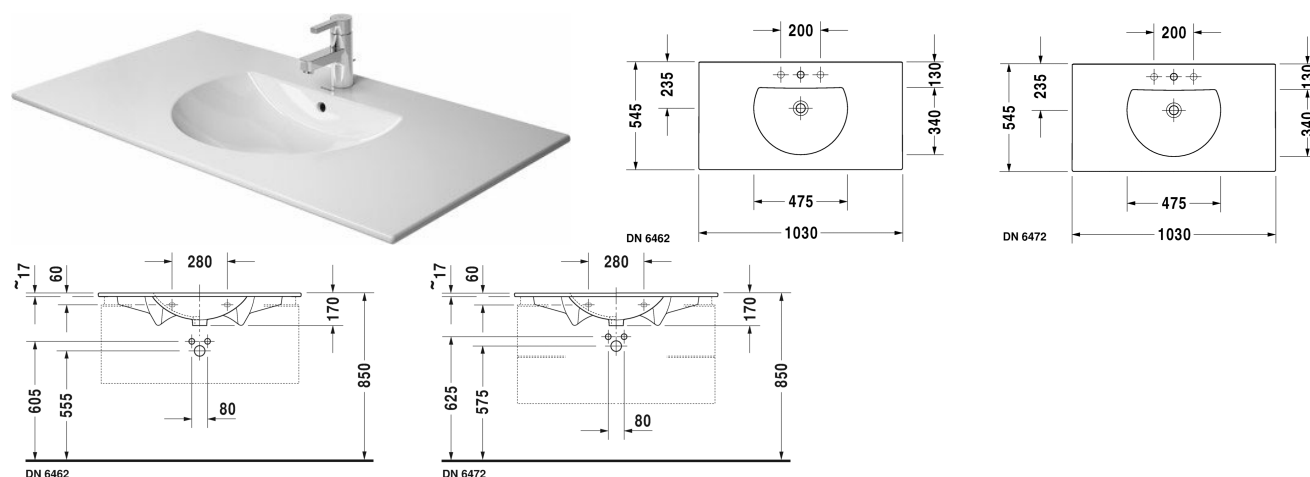

Darling New Furniture washbasin # 0499100000 / 0499100030

| < 1030 mm > |

Furniture washbasin	Dimension	Weight	Order number
with overflow, with tap platform, 1030 mm			
Colors			
00 White Alpin			
Variant			
●	1030 x 545 mm	24.000 kilogram	0499100000
● ● ●	1030 x 545 mm	24.000 kilogram	0499100030
Infobox			
Space saving siphon is recommended for vanity units			
Sanitary ceramics with the special WonderGliss surface finish will remain clean and attractive-looking for a long time to come. When ordering WonderGliss please add a "1" as eleventh digit to the model number.			
Accessory			
Space saving siphon	1 1/4" mm	0.400 kilogram	005076
Suitable products			
Vanity unit wall-mounted 1 pull-out compartment, compartment consists of glass dividers and 2 boxes (small/large), for Darling New # 049910, 1000 x 522 mm	1000 x 522 mm		XL6063
Vanity unit wall-mounted 1 pull-out compartment, for Darling New # 049910, 1020 x 534 mm	1020 x 534 mm		LC6163

Darling New Furniture washbasin # 0499100000 / 0499100030

|< 1030 mm >|

Vanity unit wall-mounted 2 drawers, upper drawer including cut-out for siphon and siphon cover, for Darling New # 049910, 1020 x 534 mm 1020 x 534 mm	LC6263
Vanity unit floor-standing 2 pull-out compartments, upper pull-out compartment including cut-out for siphon and siphon cover, 1020 x 534 mm for Darling New # 049910, 1020 x 534 mm	LC6607

All drawings contain the necessary measurements which are subject to standard tolerances. They are stated in mm and are non-binding. Exact measurements, in particular for customised installation scenarios, can only be taken from the finished ceramic piece.