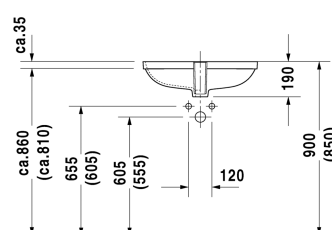

D-Code Vanity basin # 0338560000

| < 560 mm > |

Vanity basin	Dimension	Weight	Order number
undercounter basin, with overflow, without tap platform, fixings for installation in wooden consoles included, 560 mm			
Colors			
00 White Alpin			
Variant			
☒	560 x 400 mm	9.400 kilogram	0338560000
Infobox			
Measurements of undercounter models represent interior measurements			
Accessory			
Fixing for stone countertops, (with the exception of # 046651)		0.200 kilogram	005028

All drawings contain the necessary measurements which are subject to standard tolerances. They are stated in mm and are non-binding. Exact measurements, in particular for customised installation scenarios, can only be taken from the finished ceramic piece.