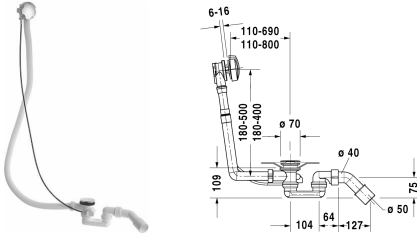

## Accessories Waste and overflow # 790227

Waste and overflow	Dimension	Weight	Order number
chrome, for D-Code bathtubs with central outlet, outlet diameter 52 mm, length of bowden cable 1100 mm			
<b>Colors</b>			
<b>Variant</b>			

*All drawings contain the necessary measurements which are subject to standard tolerances. They are stated in mm and are non-binding. Exact measurements, in particular for customised installation scenarios, can only be taken from the finished ceramic piece.*