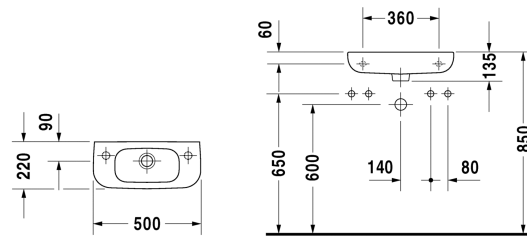

D-Code Handrinse basin # 07065000002 / 07065000082 / 07065000092

| < 500 mm > |

Handrinse basin	Dimension	Weight	Order number
with overflow, with tap platform, underneath glazed, 500 mm			
Colors			
00 White Alpin			
Variant			
☒ without tap hole	500 x 220 mm	7.000 kilogram	07065000002
● tap hole on right side	500 x 220 mm	7.000 kilogram	07065000082
● tap hole on left side	500 x 220 mm	7.000 kilogram	07065000092
Infobox			
Mandatory in combination with a bottle trap			

All drawings contain the necessary measurements which are subject to standard tolerances. They are stated in mm and are non-binding. Exact measurements, in particular for customised installation scenarios, can only be taken from the finished ceramic piece.