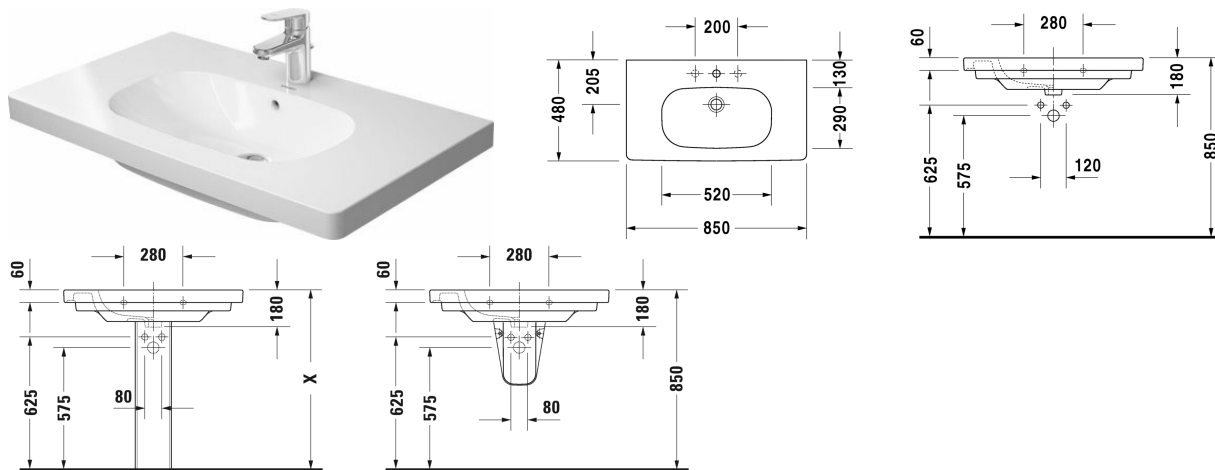

D-Code Washbasin, furniture washbasin # 03428500002 /
03428500302 / 03428500602

| < 850 mm > |

Washbasin, furniture washbasin	Dimension	Weight	Order number
with overflow, with tap platform, underneath glazed, 850 mm			
Colors			
00 White Alpin			
Variant			
●	850 x 480 mm	25.000 kilogram	03428500002
● ● ●	850 x 480 mm	25.000 kilogram	03428500302
⊗	850 x 480 mm	25.000 kilogram	03428500602
Accessory			
Towel rail square tube 14 mm	808 mm	0.500 kilogram	003036
Space saving siphon	1 1/4" mm	0.400 kilogram	005076
Suitable products			
Siphon cover for # 231065, 231060, 231055, 034265, 034285, 034210, 034812,			085718
Pedestal for # 231065, 231060, 231055, 034265, 034285, 034210, 034812,			086327
Vanity unit wall-mounted 1 pull-out compartment, for D-Code # 034285, 800 x 455 mm	800 x 455 mm		KT6667
Vanity unit wall-mounted 2 drawers, upper drawer including cut-out for siphon and siphon cover, for D-Code # 034285, 800 x 455 mm	800 x 455 mm		KT6647
Vanity unit wall-mounted 1 pull-out compartment, for D-Code # 034285, 800 x 453 mm	800 x 453 mm		DS6384