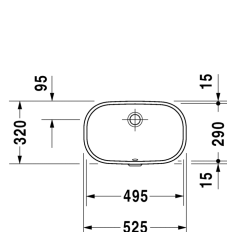

D-Code Vanity basin # 0338490000

| < 495 mm > |

Vanity basin	Dimension	Weight	Order number
undercounter basin, with overflow, without tap platform, fixings for installation in wooden consoles included, 495 mm			
Colors			
00 White Alpin			
Variant			
☒	495 x 290 mm	10.000 kilogram	0338490000
Infobox			
Measurements of undercounter models represent interior measurements			
Accessory			
Fixing for stone countertops, (with the exception of # 046651)		0.200 kilogram	005028

All drawings contain the necessary measurements which are subject to standard tolerances. They are stated in mm and are non-binding. Exact measurements, in particular for customised installation scenarios, can only be taken from the finished ceramic piece.