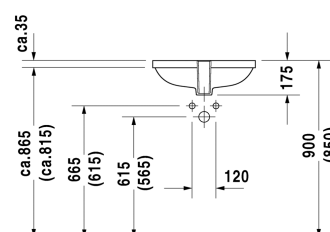

D-Code Vanity basin # 0338490000

| < 495 mm > |

Vanity basin	Dimension	Weight	Order number
undercounter basin, with overflow, without tap platform, fixings for installation in wooden consoles included, 495 mm			
Colors			
00 White Alpin			
Variant			
☒	495 x 290 mm	10.000 kilogram	0338490000
Infobox			
Measurements of undercounter models represent interior measurements			
Accessory			
Fixing for stone countertops, (with the exception of # 046651)		0.200 kilogram	005028

All drawings contain the necessary measurements which are subject to standard tolerances. They are stated in mm and are non-binding. Exact measurements, in particular for customised installation scenarios, can only be taken from the finished ceramic piece.