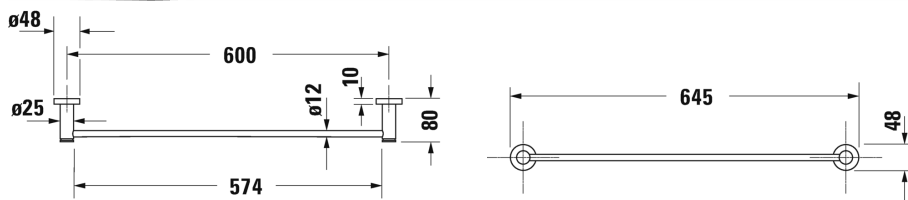

D-Code Bath towel rail # 0099241000

|< 645 mm >|

Bath towel rail	Dimension	Weight	Order number
48 mm			
<b>Colors</b>			
10 Chrome			
<b>Variant</b>			
	645 x 80 mm	0.700 kilogram	0099241000

All drawings contain the necessary measurements which are subject to standard tolerances. They are stated in mm and are non-binding. Exact measurements, in particular for customised installation scenarios, can only be taken from the finished ceramic piece.