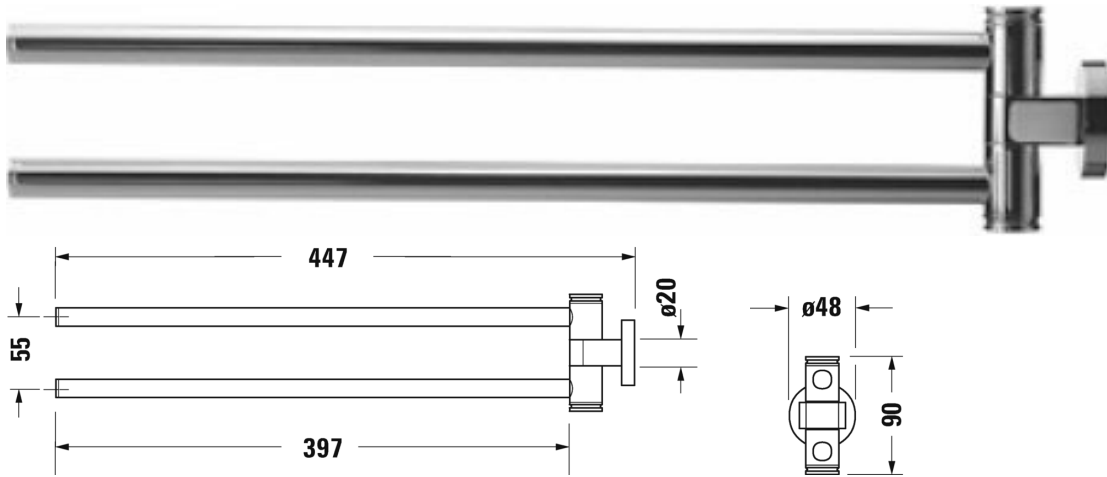

D-Code Towel rail # 0099221000

|< 48 mm >|

Towel rail	Dimension	Weight	Order number
two swivelling arms, 90 mm			
Colors			
10 Chrome			
Variant			
	48 x 447 mm	0.900 kilogram	0099221000

All drawings contain the necessary measurements which are subject to standard tolerances. They are stated in mm and are non-binding. Exact measurements, in particular for customised installation scenarios, can only be taken from the finished ceramic piece.