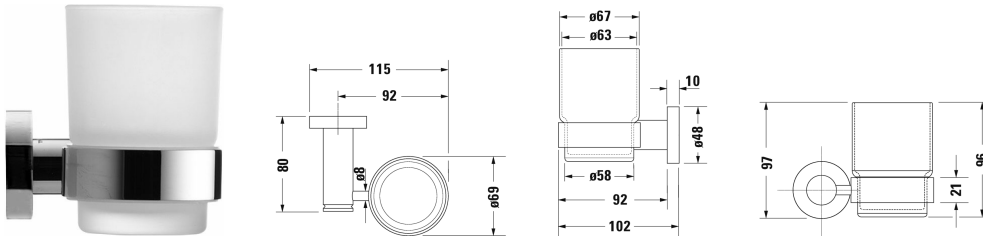

D-Code Glass holder # 0099201000

|< 115 mm >|

Glass holder	Dimension	Weight	Order number
glass right, 97 mm			
<b>Colors</b>			
10 Chrome			
<b>Variant</b>			
	115 x 102 mm	0.600 kilogram	0099201000

All drawings contain the necessary measurements which are subject to standard tolerances. They are stated in mm and are non-binding. Exact measurements, in particular for customised installation scenarios, can only be taken from the finished ceramic piece.