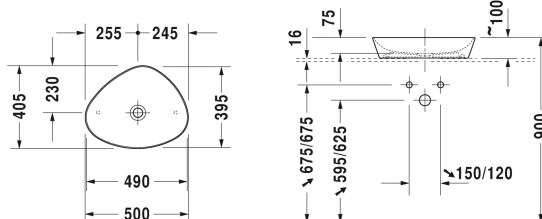

Cape Cod Washbowl # 233950..00

| < 500 mm > |

Washbowl	Dimension	Weight	Order number
without tap platform, without overflow, 500 mm			
Colors			
00 White Alpin 26 White/White Satin Matt 32 White Satin Matt			
Variant			
☒ inside colour White, outside colour White	500 x 405 mm	5.800 kilogram	233950..00
Infobox			
Made from DuraCeram, Duravit recommends the following taps for #233950: Duravit C.1 - L #C11030, C.1 - XL #C11040, Hansgrohe Logis 190 #71090000, Axor Starck 10103000 and Grohe EUD Joystick #23428000			
Sanitary ceramics with the special WonderGliss surface finish will remain clean and attractive-looking for a long time to come. When ordering WonderGliss please add a "1" as eleventh digit to the model number.			
Accessory			
Slotted waste for washbasins without overflow	50 mm	0.300 kilogram	005024
Design Siphon		1.500 kilogram	005036
Suitable products			
Vanity unit wall-mounted 1 pull-out compartment, countertop including one cut-out, for 1 above counter basin central, 800 x 550 mm	800 x 550 mm		KT6694
Vanity unit wall-mounted 1 pull-out compartment, countertop including one cut-out, for 1 above counter basin central, 1000 x 550 mm	1000 x 550 mm		KT6695
Vanity unit wall-mounted 1 pull-out compartment, countertop including one cut-out, for 1 above counter basin central, 1200 x 550 mm	1200 x 550 mm		KT6696
Vanity unit wall-mounted 2 pull-out compartments, 1 countertop with one cut-out or two cut-outs, for 1 or 2 above counter basins, 1400 x 550 mm	1400 x 550 mm		KT6697 B/L/R