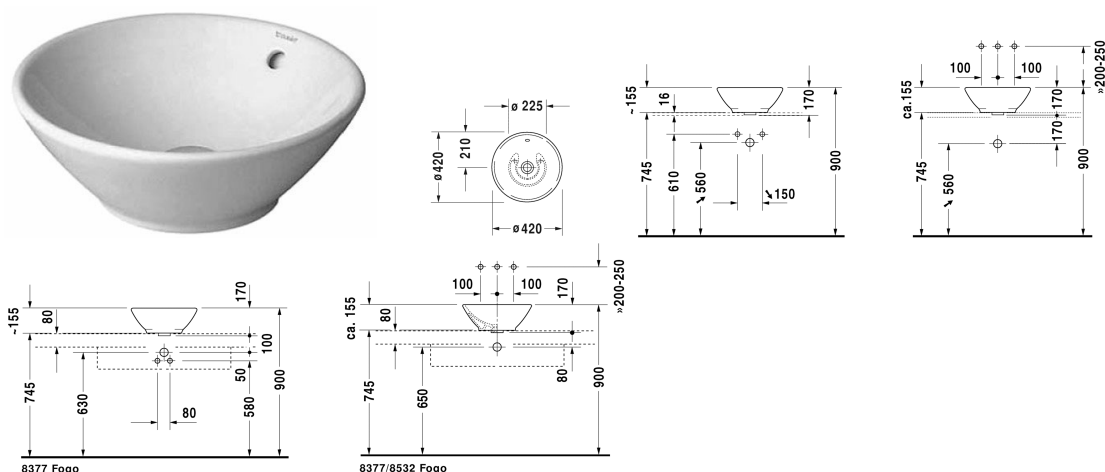

**Bacino Washbowl # 0325420000**

| &lt; Ø 420 mm &gt; |

Washbowl	Dimension	Weight	Order number
with overflow, without tap platform, overflow clip chrome included, fixings included, Ø 420 mm			
<b>Colors</b>			
00 White Alpin			
<b>Variant</b>			
☒	Ø 420 mm	7.000 kilogram	0325420000
Sanitary ceramics with the special WonderGliss surface finish will remain clean and attractive-looking for a long time to come. When ordering WonderGliss please add a "1" as eleventh digit to the model number.			
<b>Accessory</b>			
Push-open waste for washbasins with overflow		0.400 kilogram	005052
<b>Suitable products</b>			
Vanity unit wall-mounted 1 pull-out compartment, countertop including one cut-out, for 1 above counter basin central, 800 x 550 mm	800 x 550 mm		KT6694
Vanity unit wall-mounted 1 pull-out compartment, countertop including one cut-out, for 1 above counter basin central, 1000 x 550 mm	1000 x 550 mm		KT6695
Vanity unit wall-mounted 1 pull-out compartment, countertop including one cut-out, for 1 above counter basin central, 1200 x 550 mm	1200 x 550 mm		KT6696
Vanity unit wall-mounted 2 pull-out compartments, 1 countertop with one cut-out or two cut-outs, for 1 or 2 above counter basins, 1400 x 550 mm	1400 x 550 mm		KT6697 B/L/R

**Bacino Washbowl # 0325420000**

**|< Ø 420 mm >|**

---

*All drawings contain the necessary measurements which are subject to standard tolerances. They are stated in mm and are non-binding. Exact measurements, in particular for customised installation scenarios, can only be taken from the finished ceramic piece.*