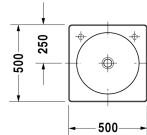

**Architec Above counter basin # 0320500000 / 0320500008 / 0320500009**

| < 500 mm > |

Above counter basin	Dimension	Weight	Order number
ground, without overflow, with tap platform, fixings included, 500 mm			
<b>Colors</b>			
00 White Alpin			
<b>Variant</b>			
☒ without tap hole	500 x 500 mm	12.400 kilogram	0320500000
● tap hole on right side	500 x 500 mm	12.400 kilogram	0320500008
● tap hole on left side	500 x 500 mm	12.400 kilogram	0320500009
<b>Infobox</b>			
Soap dispenser hole Ø 30 mm right or left available on request, Max. Ø 70 mm for lotion tank approved			
Sanitary ceramics with the special WonderGliss surface finish will remain clean and attractive-looking for a long time to come. When ordering WonderGliss please add a "1" as eleventh digit to the model number.			
<b>Accessory</b>			
Slotted waste for washbasins without overflow	75 mm	0.400 kilogram	005038
<b>Suitable products</b>			
Vanity unit wall-mounted 1 pull-out compartment, countertop including one cut-out, for 1 above counter basin central, 800 x 550 mm	800 x 550 mm		KT6694
Vanity unit wall-mounted 1 pull-out compartment, countertop including one cut-out, for 1 above counter basin central, 1000 x 550 mm	1000 x 550 mm		KT6695