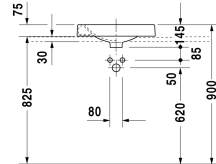

**Architec Above counter basin # 0320500000 / 0320500008 / 0320500009**

| < 500 mm > |

Above counter basin	Dimension	Weight	Order number
ground, without overflow, with tap platform, fixings included, 500 mm			
<b>Colors</b>			
00 White Alpin			
<b>Variant</b>			
☒ without tap hole	500 x 500 mm	12.400 kilogram	0320500000
● tap hole on right side	500 x 500 mm	12.400 kilogram	0320500008
● tap hole on left side	500 x 500 mm	12.400 kilogram	0320500009
<b>Infobox</b>			
Soap dispenser hole Ø 30 mm right or left available on request, Max. Ø 70 mm for lotion tank approved			
Sanitary ceramics with the special WonderGliss surface finish will remain clean and attractive-looking for a long time to come. When ordering WonderGliss please add a "1" as eleventh digit to the model number.			
<b>Accessory</b>			
Slotted waste for washbasins without overflow	75 mm	0.400 kilogram	005038
<b>Suitable products</b>			
Vanity unit wall-mounted 1 pull-out compartment, countertop including one cut-out, for 1 above counter basin central, 800 x 550 mm	800 x 550 mm		KT6694
Vanity unit wall-mounted 1 pull-out compartment, countertop including one cut-out, for 1 above counter basin central, 1000 x 550 mm	1000 x 550 mm		KT6695

*All drawings contain the necessary measurements which are subject to standard tolerances. They are stated in mm and are non-binding. Exact measurements, in particular for customised installation scenarios, can only be taken from the finished ceramic piece.*