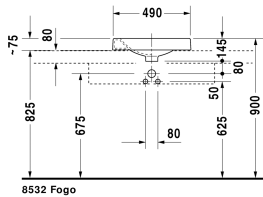

**Architec Above counter basin # 0320500000 / 0320500008 / 0320500009**

| < 500 mm > |

Above counter basin	Dimension	Weight	Order number
ground, without overflow, with tap platform, fixings included, 500 mm			
<b>Colors</b>			
00 White Alpin			
<b>Variant</b>			
☒ without tap hole	500 x 500 mm	12.400 kilogram	0320500000
● tap hole on right side	500 x 500 mm	12.400 kilogram	0320500008
● tap hole on left side	500 x 500 mm	12.400 kilogram	0320500009
<b>Infobox</b>			
Soap dispenser hole Ø 30 mm right or left available on request, Max. Ø 70 mm for lotion tank approved			
Sanitary ceramics with the special WonderGliss surface finish will remain clean and attractive-looking for a long time to come. When ordering WonderGliss please add a "1" as eleventh digit to the model number.			
<b>Accessory</b>			
Slotted waste for washbasins without overflow	75 mm	0.400 kilogram	005038
<b>Suitable products</b>			
Vanity unit wall-mounted 1 pull-out compartment, countertop including one cut-out, for 1 above counter basin central, 800 x 550 mm	800 x 550 mm		KT6694
Vanity unit wall-mounted 1 pull-out compartment, countertop including one cut-out, for 1 above counter basin central, 1000 x 550 mm	1000 x 550 mm		KT6695

*All drawings contain the necessary measurements which are subject to standard tolerances. They are stated in mm and are non-binding. Exact measurements, in particular for customised installation scenarios, can only be taken from the finished ceramic piece.*