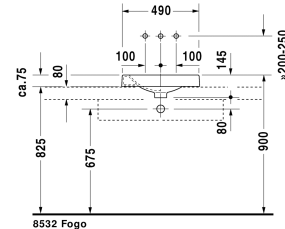

**Architec Above counter basin # 0320500000 / 0320500008 / 0320500009**

| < 500 mm > |

Above counter basin	Dimension	Weight	Order number
ground, without overflow, with tap platform, fixings included, 500 mm			
<b>Colors</b>			
00 White Alpin			
<b>Variant</b>			
☒ without tap hole	500 x 500 mm	12.400 kilogram	0320500000
● tap hole on right side	500 x 500 mm	12.400 kilogram	0320500008
● tap hole on left side	500 x 500 mm	12.400 kilogram	0320500009
<b>Infobox</b>			
Soap dispenser hole Ø 30 mm right or left available on request, Max. Ø 70 mm for lotion tank approved			
Sanitary ceramics with the special WonderGliss surface finish will remain clean and attractive-looking for a long time to come. When ordering WonderGliss please add a "1" as eleventh digit to the model number.			
<b>Accessory</b>			
Slotted waste for washbasins without overflow	75 mm	0.400 kilogram	005038
<b>Suitable products</b>			
Vanity unit wall-mounted 1 pull-out compartment, countertop including one cut-out, for 1 above counter basin central, 800 x 550 mm	800 x 550 mm		KT6694
Vanity unit wall-mounted 1 pull-out compartment, countertop including one cut-out, for 1 above counter basin central, 1000 x 550 mm	1000 x 550 mm		KT6695

*All drawings contain the necessary measurements which are subject to standard tolerances. They are stated in mm and are non-binding. Exact measurements, in particular for customised installation scenarios, can only be taken from the finished ceramic piece.*