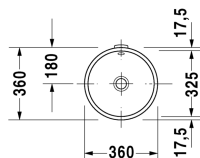

Architec Vanity basin # 0319320000

| < Ø 325 mm > |

Vanity basin	Dimension	Weight	Order number
undercounter basin, with overflow, without tap platform, underneath glazed, fixings for installation in wooden consoles included, Ø 325 mm			
Colors			
00 White Alpin			
Variant			
☒	Ø 325 mm	4.900 kilogram	0319320000
Infobox			
Measurements of undercounter models represent interior measurements			
Sanitary ceramics with the special WonderGliss surface finish will remain clean and attractive-looking for a long time to come. When ordering WonderGliss please add a "1" as eleventh digit to the model number.			
Accessory			
Fixing for stone countertops, (with the exception of # 046651)		0.200 kilogram	005028
Push-open waste for washbasins with overflow		0.400 kilogram	005052

All drawings contain the necessary measurements which are subject to standard tolerances. They are stated in mm and are non-binding. Exact measurements, in particular for customised installation scenarios, can only be taken from the finished ceramic piece.