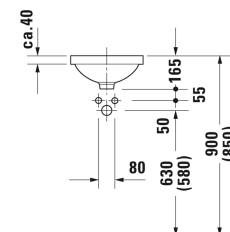

Architec Vanity basin # 0319320000

| < Ø 325 mm > |

Vanity basin	Dimension	Weight	Order number
undercounter basin, with overflow, without tap platform, underneath glazed, fixings for installation in wooden consoles included, Ø 325 mm			
Colors			
00 White Alpin			
Variant			
☒	Ø 325 mm	4.900 kilogram	0319320000
Infobox			
Measurements of undercounter models represent interior measurements			
Sanitary ceramics with the special WonderGliss surface finish will remain clean and attractive-looking for a long time to come. When ordering WonderGliss please add a "1" as eleventh digit to the model number.			
Accessory			
Fixing for stone countertops, (with the exception of # 046651)		0.200 kilogram	005028
Push-open waste for washbasins with overflow		0.400 kilogram	005052

All drawings contain the necessary measurements which are subject to standard tolerances. They are stated in mm and are non-binding. Exact measurements, in particular for customised installation scenarios, can only be taken from the finished ceramic piece.