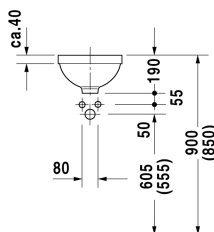

Architec Vanity basin # 0319270000

| < Ø 275 mm > |

Vanity basin	Dimension	Weight	Order number
undercounter basin, with overflow, without tap platform, underneath glazed, fixings for installation in wooden consoles included, Ø 275 mm			
Colors			
00 White Alpin			
Variant			
☒	Ø 275 mm	4.700 kilogram	0319270000
Infobox			
Measurements of undercounter models represent interior measurements			
Sanitary ceramics with the special WonderGliss surface finish will remain clean and attractive-looking for a long time to come. When ordering WonderGliss please add a "1" as eleventh digit to the model number.			
Accessory			
Fixing for stone countertops, (with the exception of # 046651)		0.200 kilogram	005028
Push-open waste for washbasins with overflow		0.400 kilogram	005052

All drawings contain the necessary measurements which are subject to standard tolerances. They are stated in mm and are non-binding. Exact measurements, in particular for customised installation scenarios, can only be taken from the finished ceramic piece.