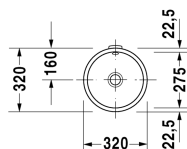

Architec Vanity basin # 0319270000

| < Ø 275 mm > |

Vanity basin	Dimension	Weight	Order number
undercounter basin, with overflow, without tap platform, underneath glazed, fixings for installation in wooden consoles included, Ø 275 mm			
Colors			
00 White Alpin			
Variant			
☒	Ø 275 mm	4.700 kilogram	0319270000
Infobox			
Measurements of undercounter models represent interior measurements			
Sanitary ceramics with the special WonderGliss surface finish will remain clean and attractive-looking for a long time to come. When ordering WonderGliss please add a "1" as eleventh digit to the model number.			
Accessory			
Fixing for stone countertops, (with the exception of # 046651)		0.200 kilogram	005028
Push-open waste for washbasins with overflow		0.400 kilogram	005052

All drawings contain the necessary measurements which are subject to standard tolerances. They are stated in mm and are non-binding. Exact measurements, in particular for customised installation scenarios, can only be taken from the finished ceramic piece.