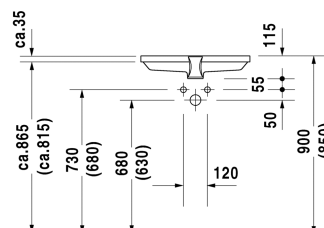

2nd floor Vanity basin # 0316530000

|< 525 mm >|

Vanity basin	Dimension	Weight	Order number
undercounter basin, with overflow, without tap platform, fixings included, 525 mm			
Colors			
00 White Alpin			
Variant			
☒	525 x 350 mm	8.300 kilogram	0316530000
Infobox			
Measurements of undercounter models represent interior measurements			
Sanitary ceramics with the special WonderGliss surface finish will remain clean and attractive-looking for a long time to come. When ordering WonderGliss please add a "1" as eleventh digit to the model number.			
Accessory			
Fixing for stone countertops, (with the exception of # 046651)		0.200 kilogram	005028
Design Siphon		1.500 kilogram	005036

All drawings contain the necessary measurements which are subject to standard tolerances. They are stated in mm and are non-binding. Exact measurements, in particular for customised installation scenarios, can only be taken from the finished ceramic piece.