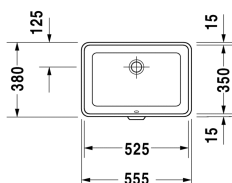

2nd floor Vanity basin # 0316530000

|< 525 mm >|

Vanity basin	Dimension	Weight	Order number
undercounter basin, with overflow, without tap platform, fixings included, 525 mm			
Colors			
00 White Alpin			
Variant			
☒	525 x 350 mm	8.300 kilogram	0316530000
Infobox			
Measurements of undercounter models represent interior measurements			
Sanitary ceramics with the special WonderGliss surface finish will remain clean and attractive-looking for a long time to come. When ordering WonderGliss please add a "1" as eleventh digit to the model number.			
Accessory			
Fixing for stone countertops, (with the exception of # 046651)		0.200 kilogram	005028
Design Siphon		1.500 kilogram	005036

All drawings contain the necessary measurements which are subject to standard tolerances. They are stated in mm and are non-binding. Exact measurements, in particular for customised installation scenarios, can only be taken from the finished ceramic piece.