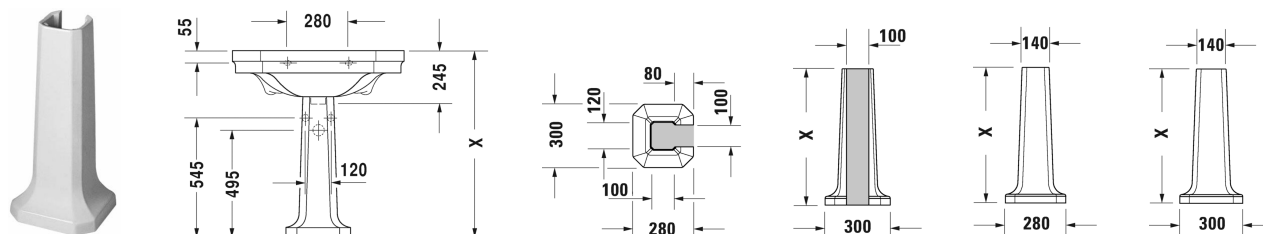

1930 Series Pedestal # 0857900000

| < 296 mm > |

Pedestal	Dimension	Weight	Order number
for washbasins # 043880 and 043870			
Colors			
00 White Alpin			
Variant			
	296 x 280 mm	13.500 kilogram	0857900000
Sanitary ceramics with the special WonderGliss surface finish will remain clean and attractive-looking for a long time to come. When ordering WonderGliss please add a "1" as eleventh digit to the model number.			
Suitable products			
Washbasin with overflow, with tap platform, underneath glazed, 800 x 550 mm	800 x 550 mm		043880
Washbasin with overflow, with tap platform, underneath glazed, 700 x 500 mm	700 x 500 mm		043870

All drawings contain the necessary measurements which are subject to standard tolerances. They are stated in mm and are non-binding. Exact measurements, in particular for customised installation scenarios, can only be taken from the finished ceramic piece.